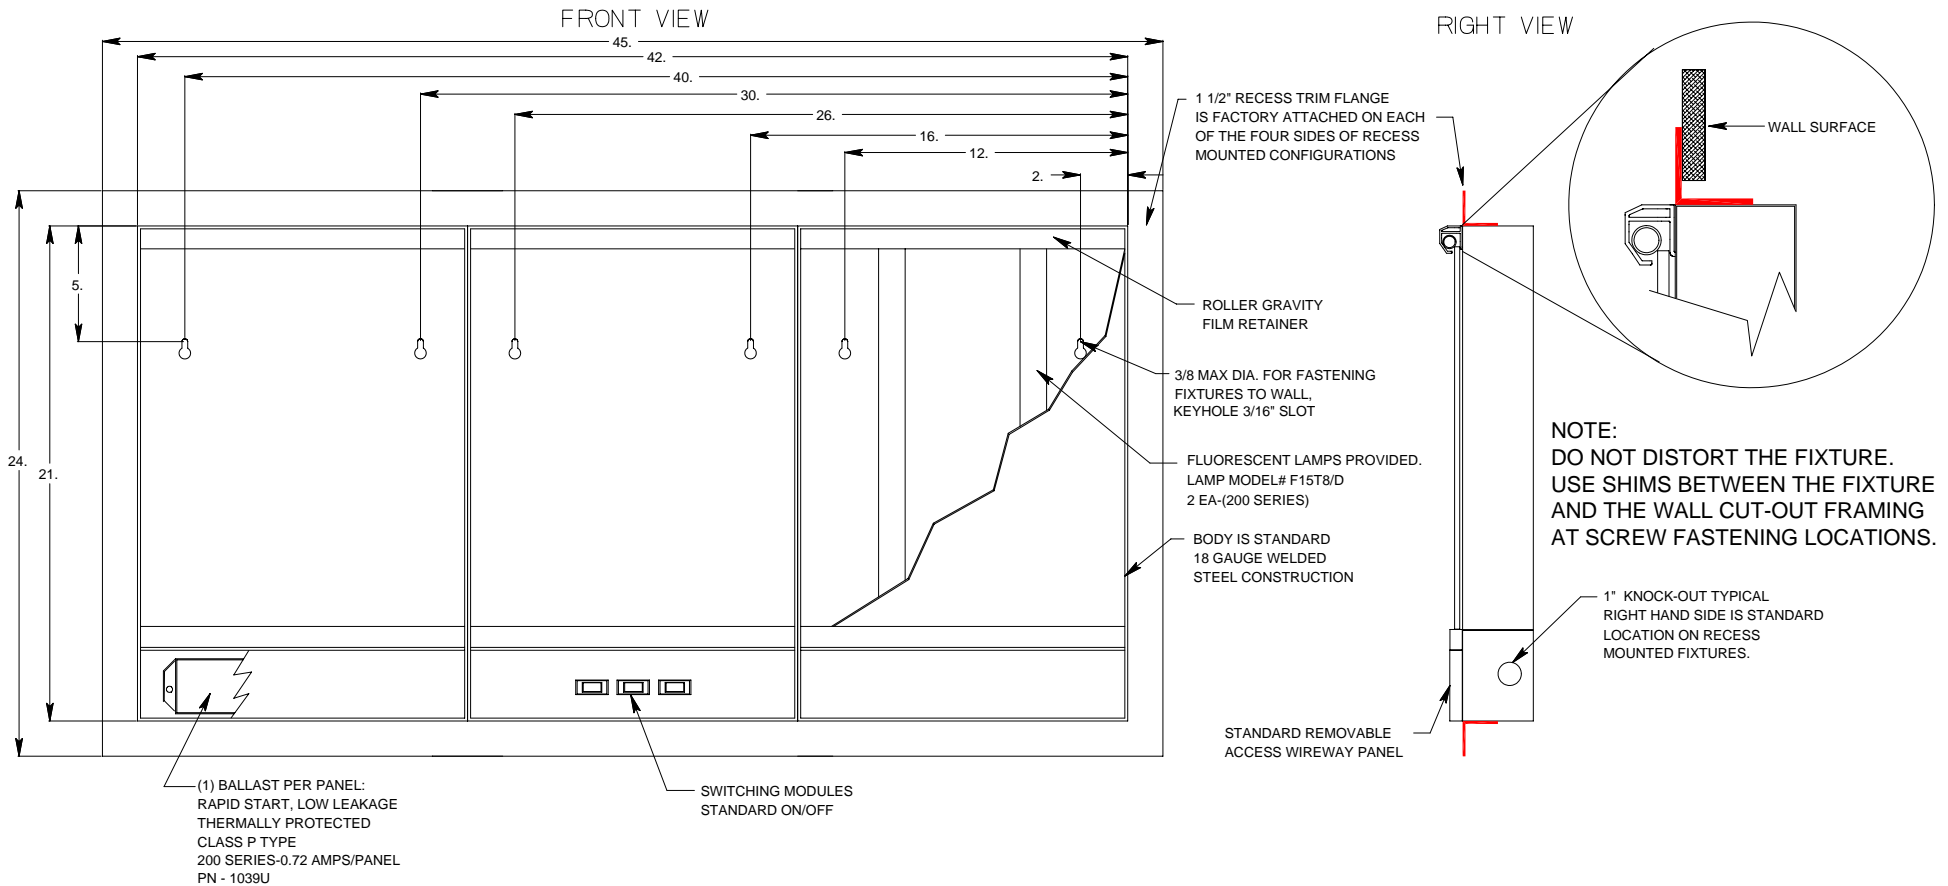

SERIES: TECHLINE

MODEL NUMBER: TR203

DESCRIPTION: THREE PANEL, 2 LAMP, RECESS MOUNT CONFIGURATION

ROUGH IN CUT OUT DIMENSION: 42 3/4" X 21 3/4"

MAXANT TECHNOLOGIES, INC.
7540 CALDWELL AVE.
NILES, IL. 60714
(800) 307-4190