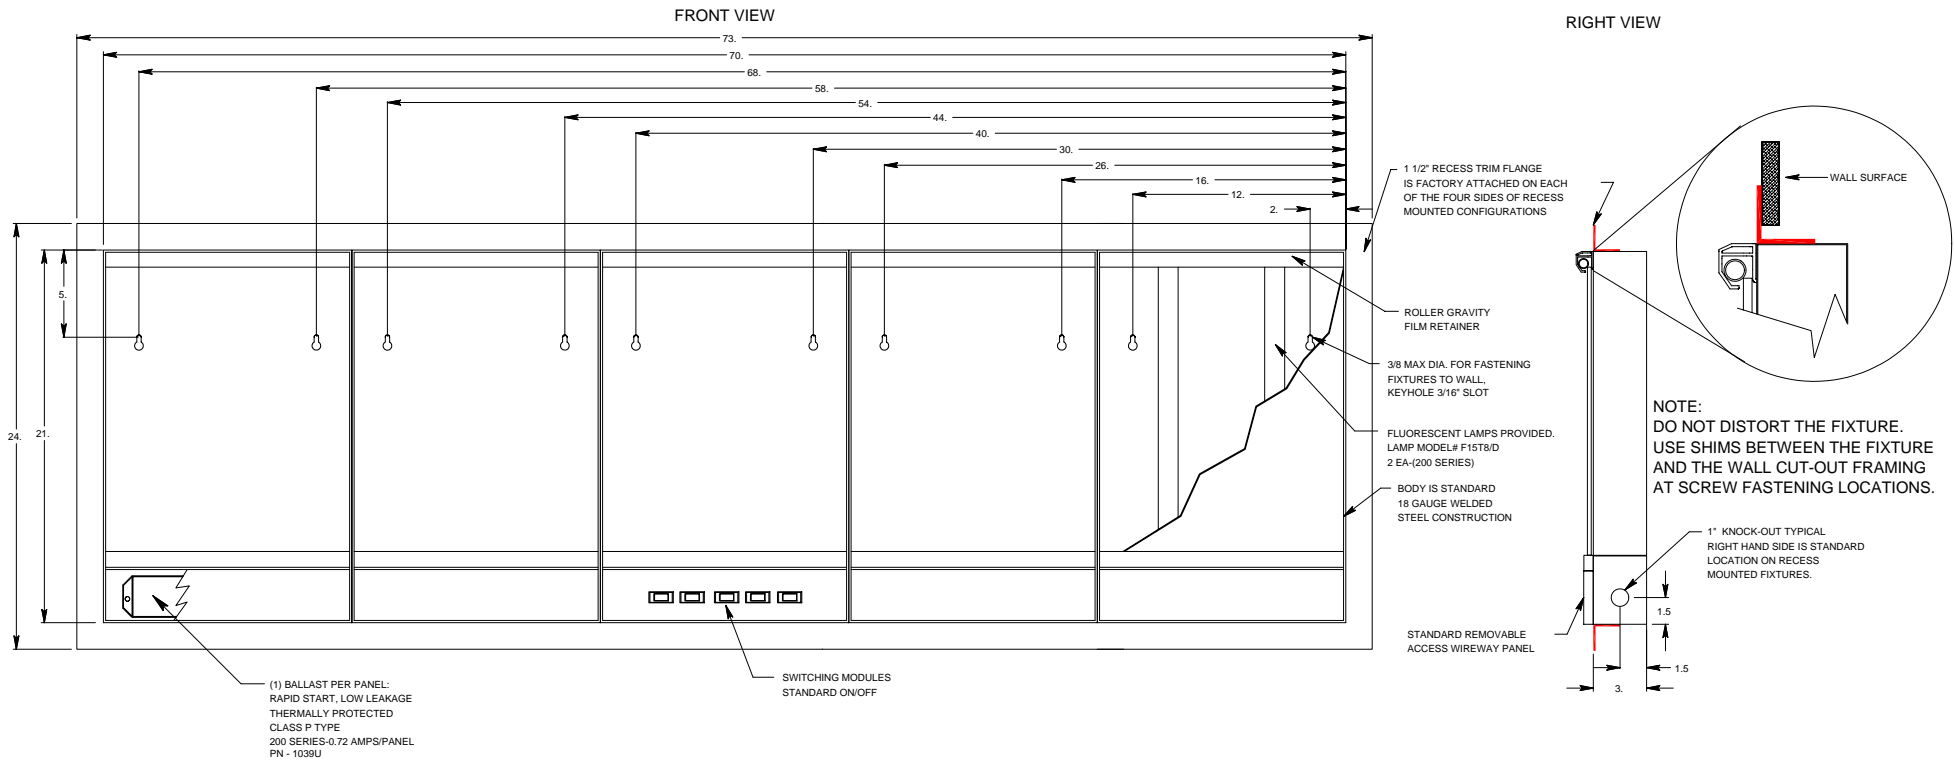

SERIES: TECHLINE
 MODEL NUMBER: TR205
 DESCRIPTION: FIVE PANEL, 2 LAMP, RECESS MOUNT CONFIGURATION

ROUGH IN CUT OUT DIMENSION: 70 3/4" X 21 3/4"

MAXANT TECHNOLOGIES, INC.
 7540 CALDWELL AVE.
 NILES, IL. 60714
 (800) 307-4190