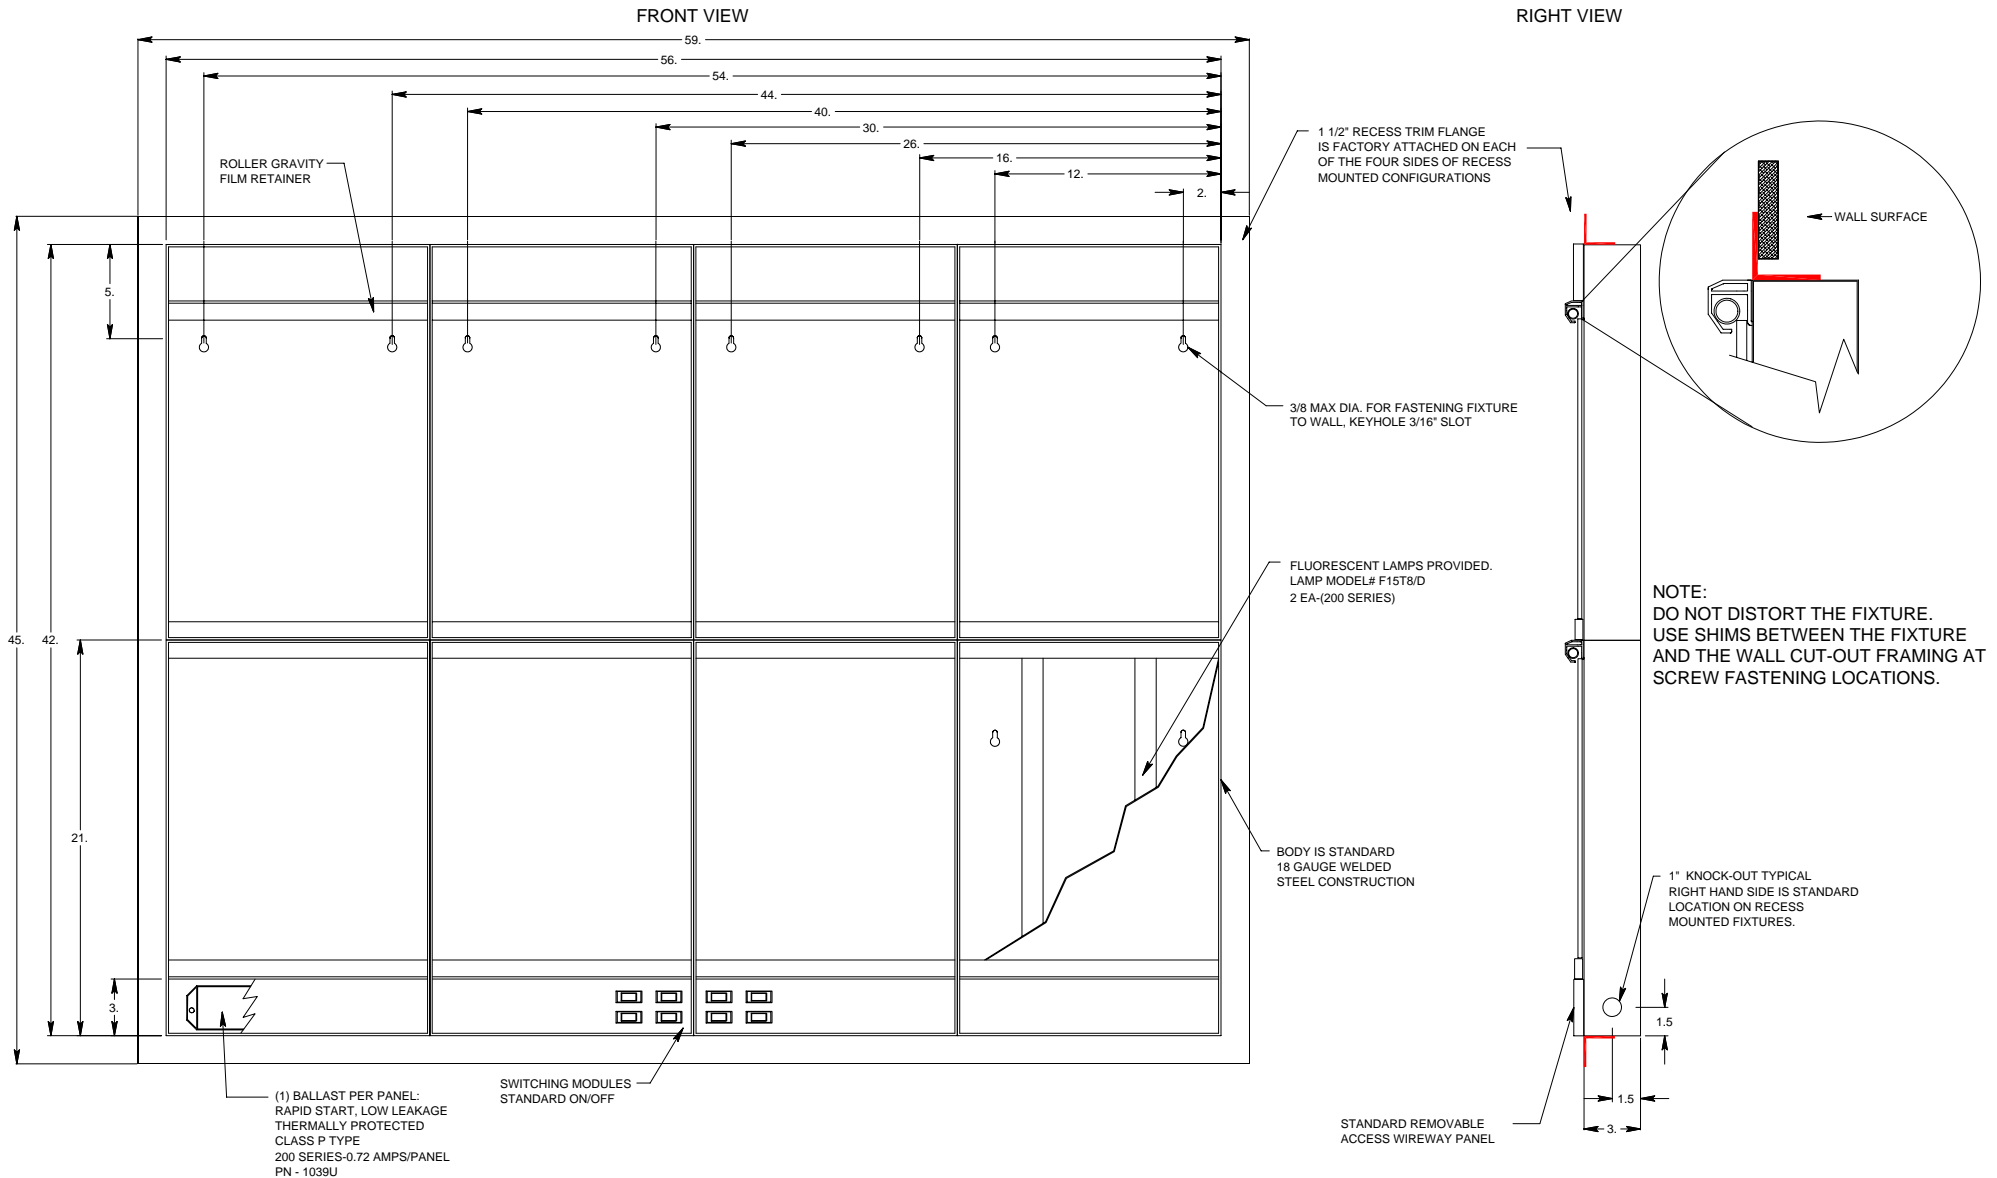

SERIES: TECHLINE
 MODEL NUMBER: TR244
 DESCRIPTION: FOUR PANEL OVER FOUR PANEL, 2 LAMP, RECESS MOUNT CONFIGURATION

ROUGH IN CUT OUT DIMENSION: 56 3/4" X 42 3/4"