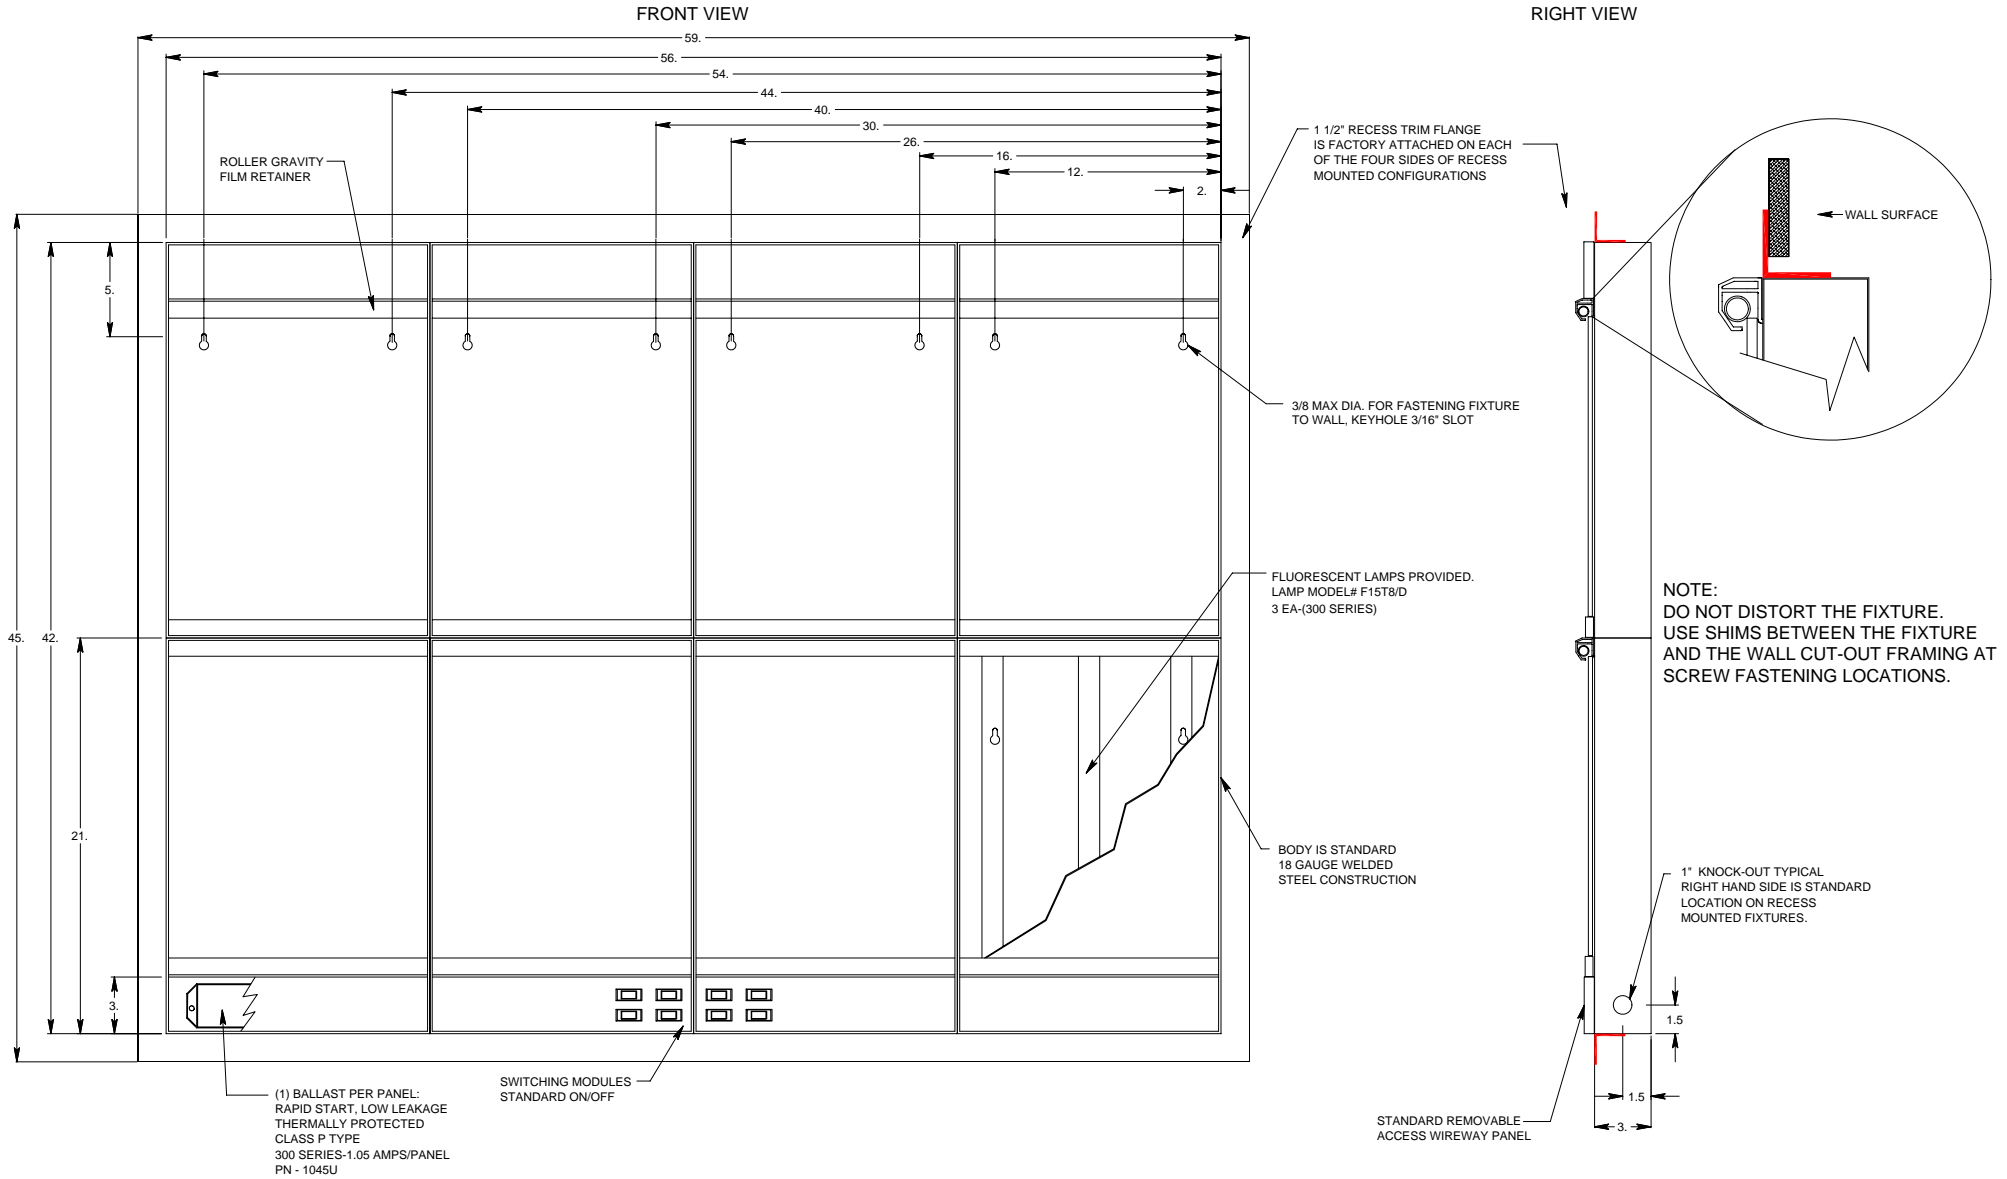

SERIES: TECHLINE
 MODEL NUMBER: TR344
 DESCRIPTION: FOUR PANEL OVER FOUR PANEL, 3 LAMP, RECESS MOUNT CONFIGURATION

ROUGH IN CUT OUT DIMENSION: 56 3/4" X 42 3/4"