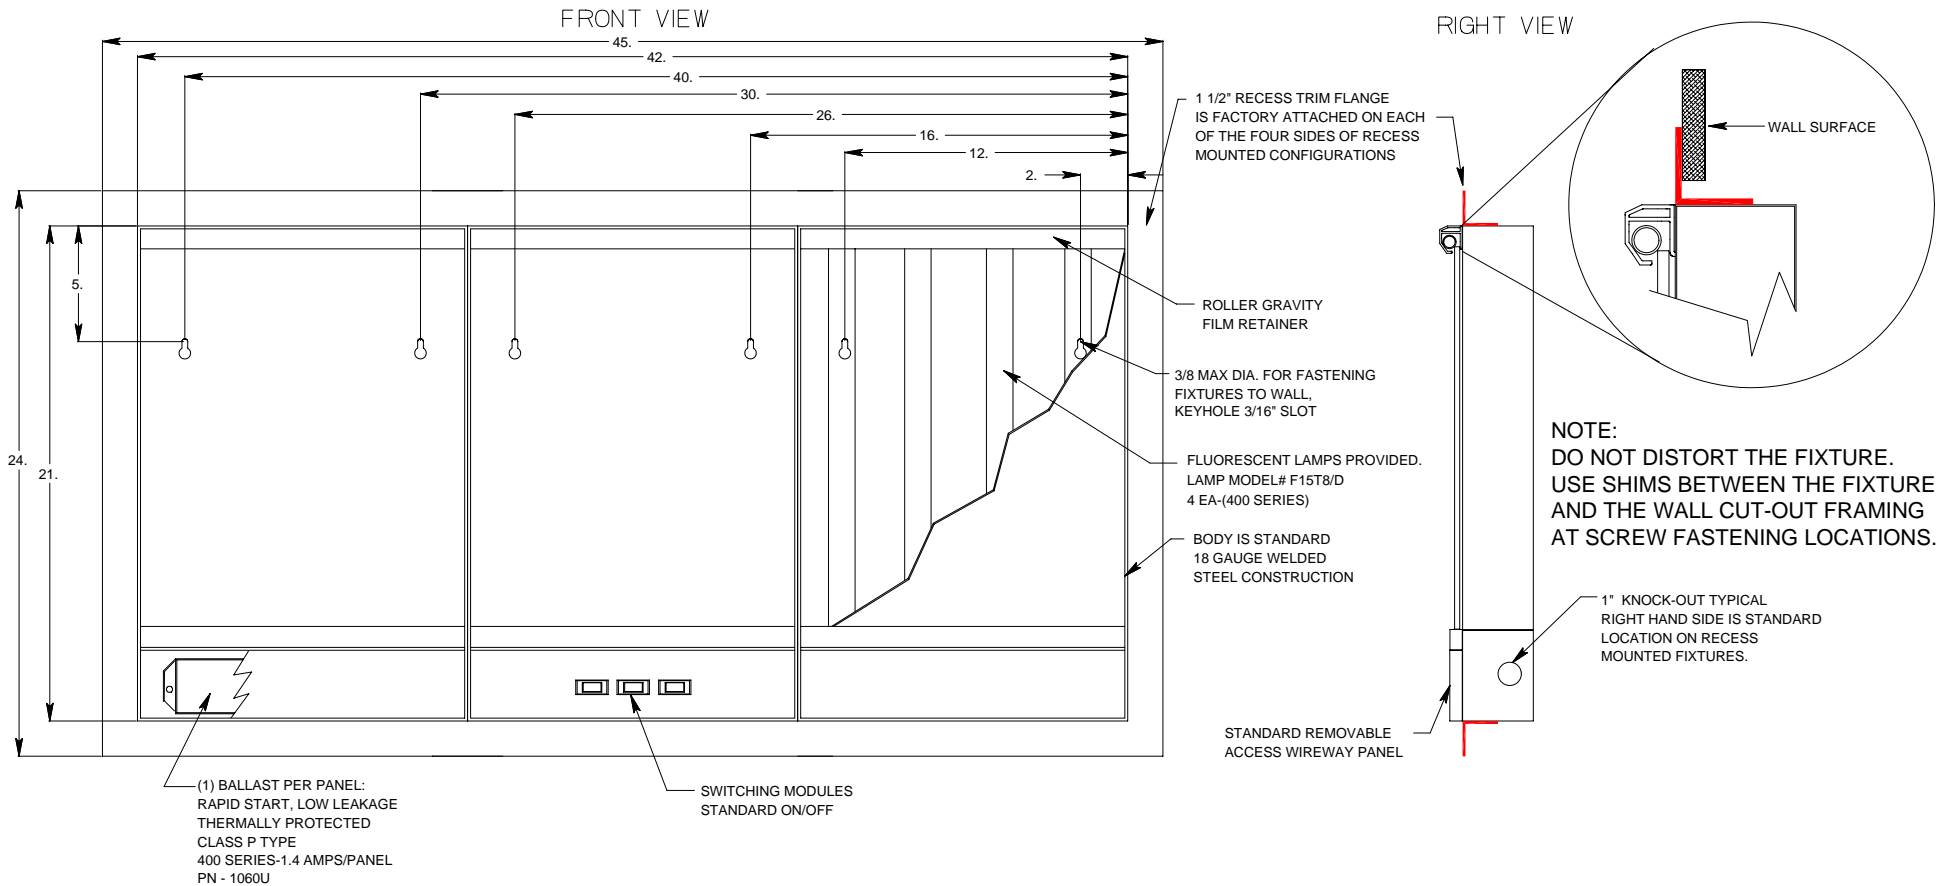

SERIES: TECHLINE

MODEL NUMBER: TR403

DESCRIPTION: THREE PANEL, 4 LAMP, RECESS MOUNT CONFIGURATION

ROUGH IN CUT OUT DIMENSION: 42 3/4" X 21 3/4"

MAXANT TECHNOLOGIES, INC.  
7540 CALDWELL AVE.  
NILES, IL 60714  
(800) 307-4190