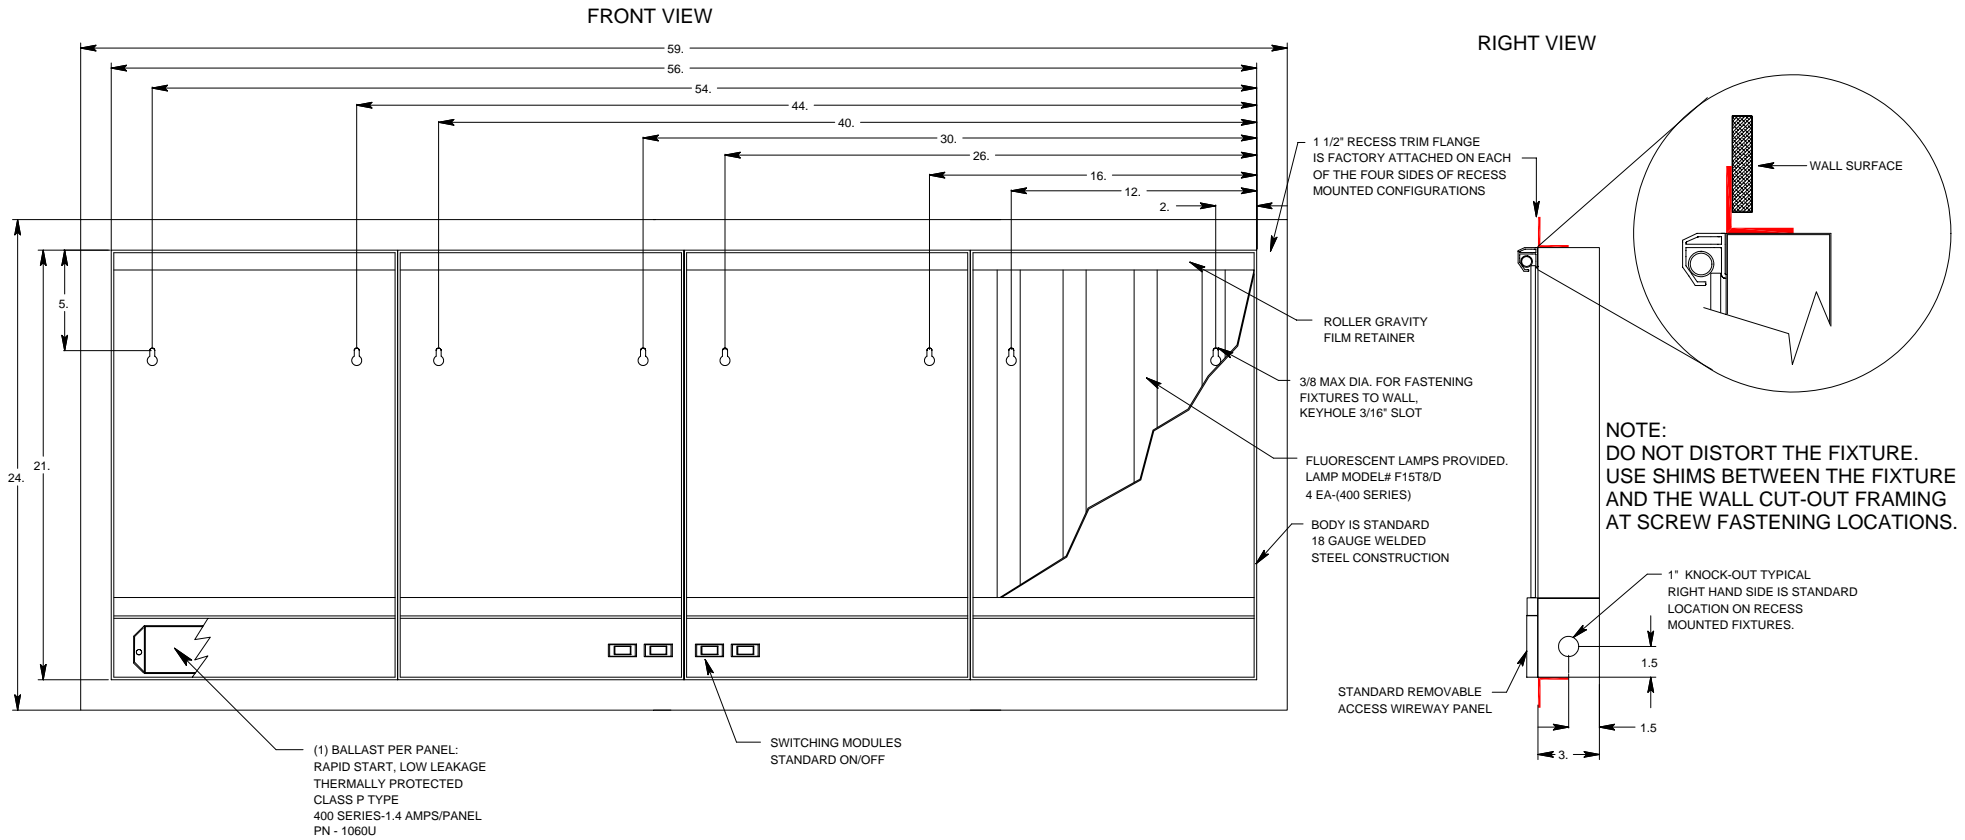

SERIES: TECHLINE

MODEL NUMBER: TR404

DESCRIPTION: FOUR PANEL, 4 LAMP, RECESS MOUNT CONFIGURATION

ROUGH IN CUT OUT DIMENSION: 56 3/4" X 21 3/4"