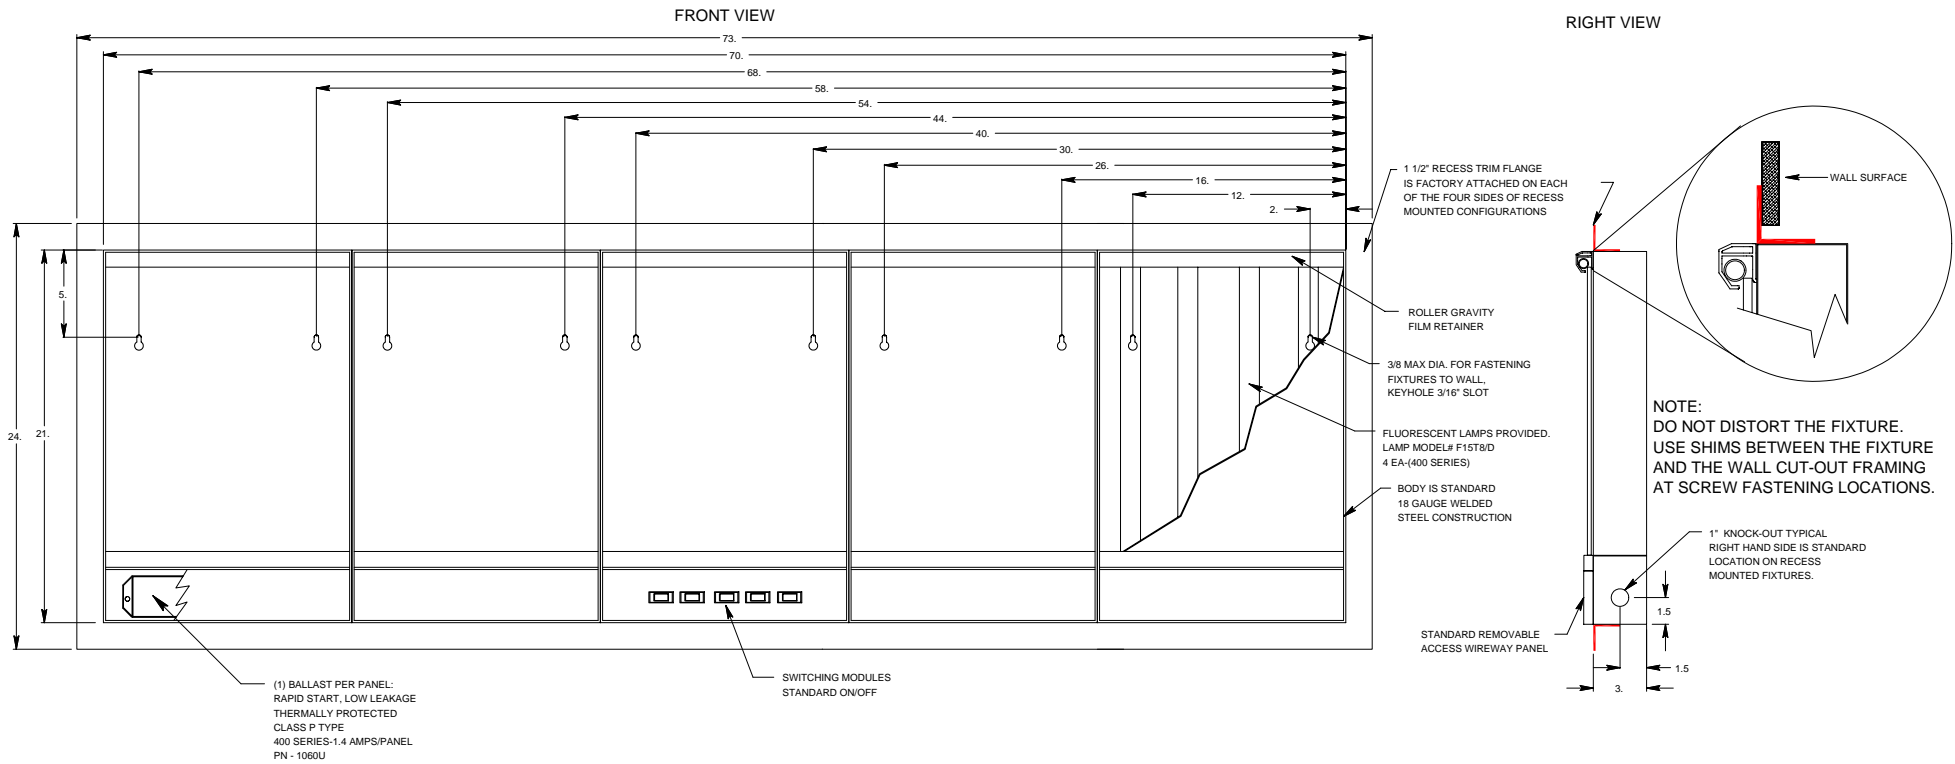

SERIES: TECHLINE
 MODEL NUMBER: TR405
 DESCRIPTION: FIVE PANEL, 4 LAMP, RECESS MOUNT CONFIGURATION

ROUGH IN CUT OUT DIMENSION: 70 3/4" X 21 3/4"

MAXANT TECHNOLOGIES, INC.
 7540 CALDWELL AVE.
 NILES, IL 60714
 (800) 307-4190