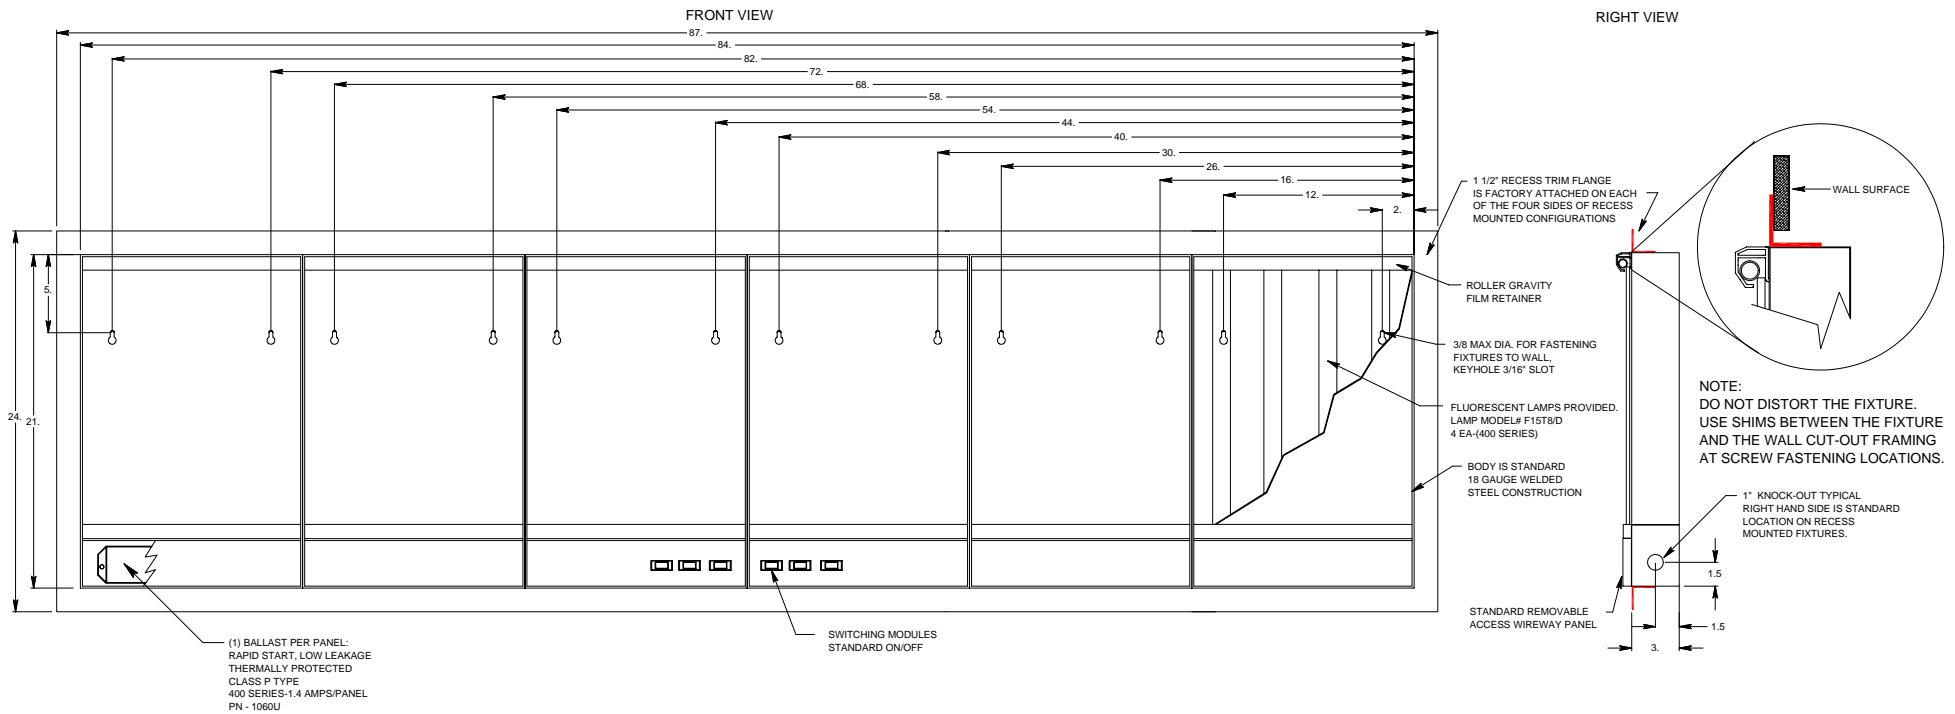

SERIES: TECHLINE  
 MODEL NUMBER: TR406  
 DESCRIPTION: SIX PANEL, 4 LAMP, RECESS MOUNT CONFIGURATION

ROUGH IN CUT OUT DIMENSION: 84 3/4" X 21 3/4"