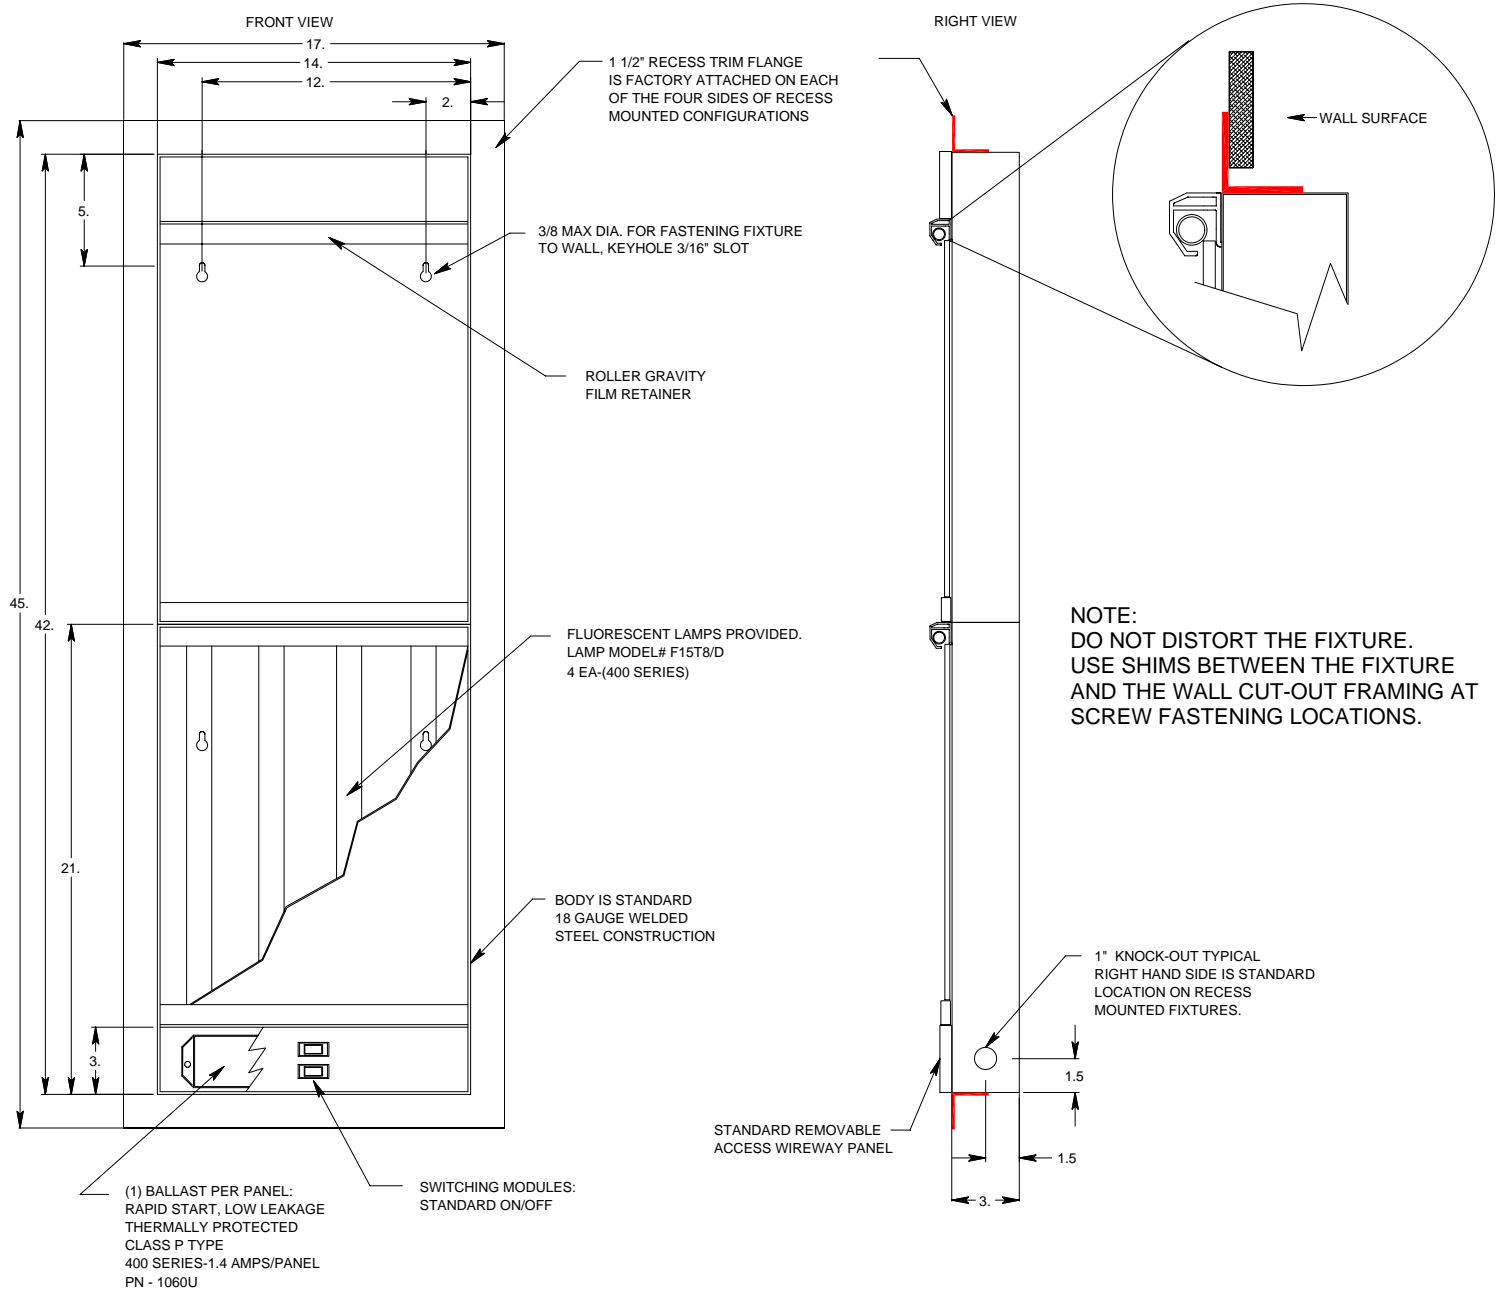

SERIES: TECHLINE

MODEL NUMBER: TR411

DESCRIPTION: ONE PANEL OVER ONE PANEL, 4 LAMP, RECESS MOUNT CONFIGURATION

ROUGH IN CUT OUT DIMENSION: 14 3/4" X 42 3/4"

MAXANT TECHNOLOGIES, INC.
7540 CALDWELL AVE.
NILES, IL. 60714
(800) 307-4190