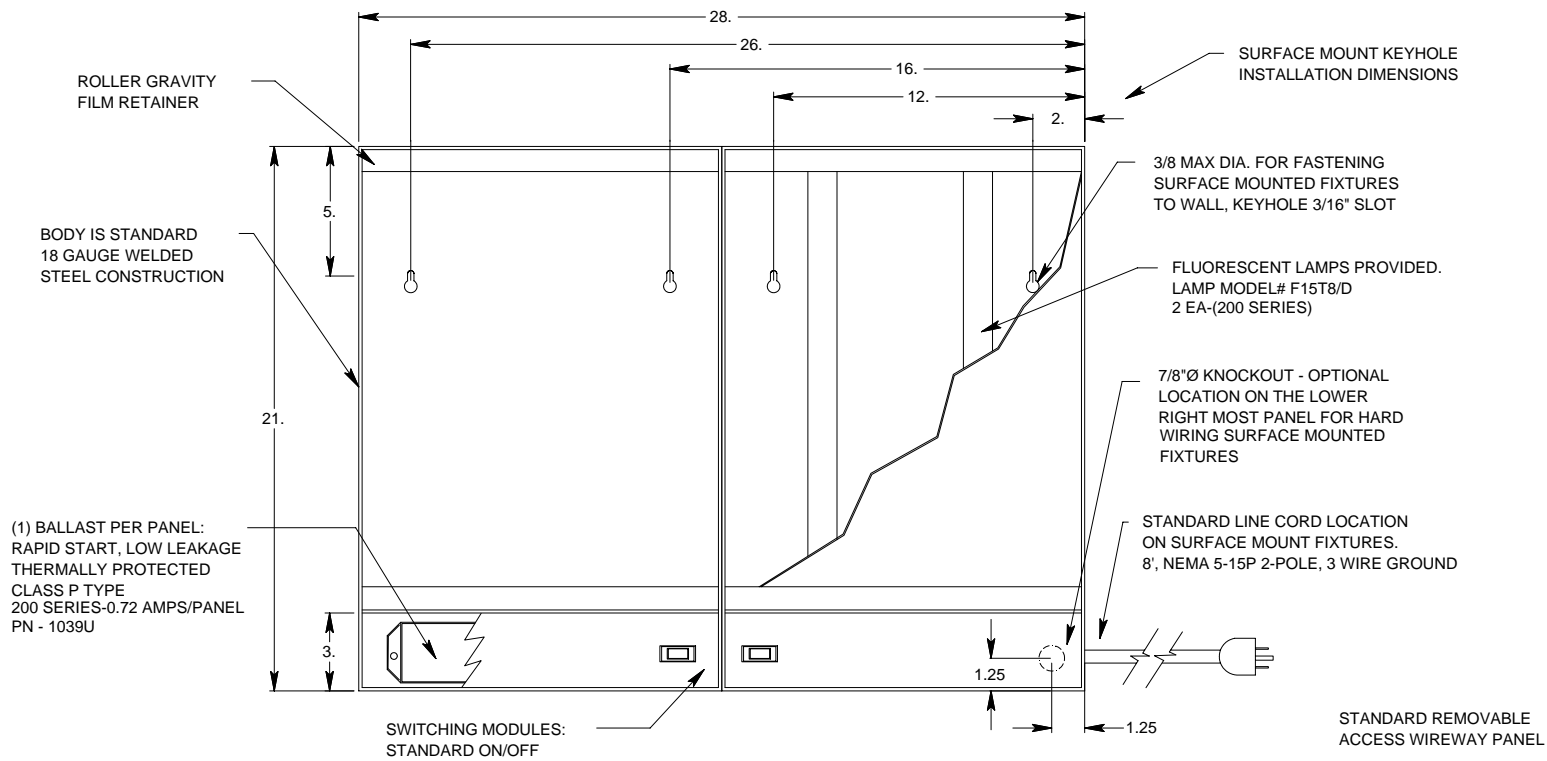

SERIES: TECHLINE

MODEL NUMBER: TS202

DESCRIPTION: TWO PANEL, 2 LAMP, SURFACE MOUNT CONFIGURATION

FRONT VIEW

RIGHT VIEW