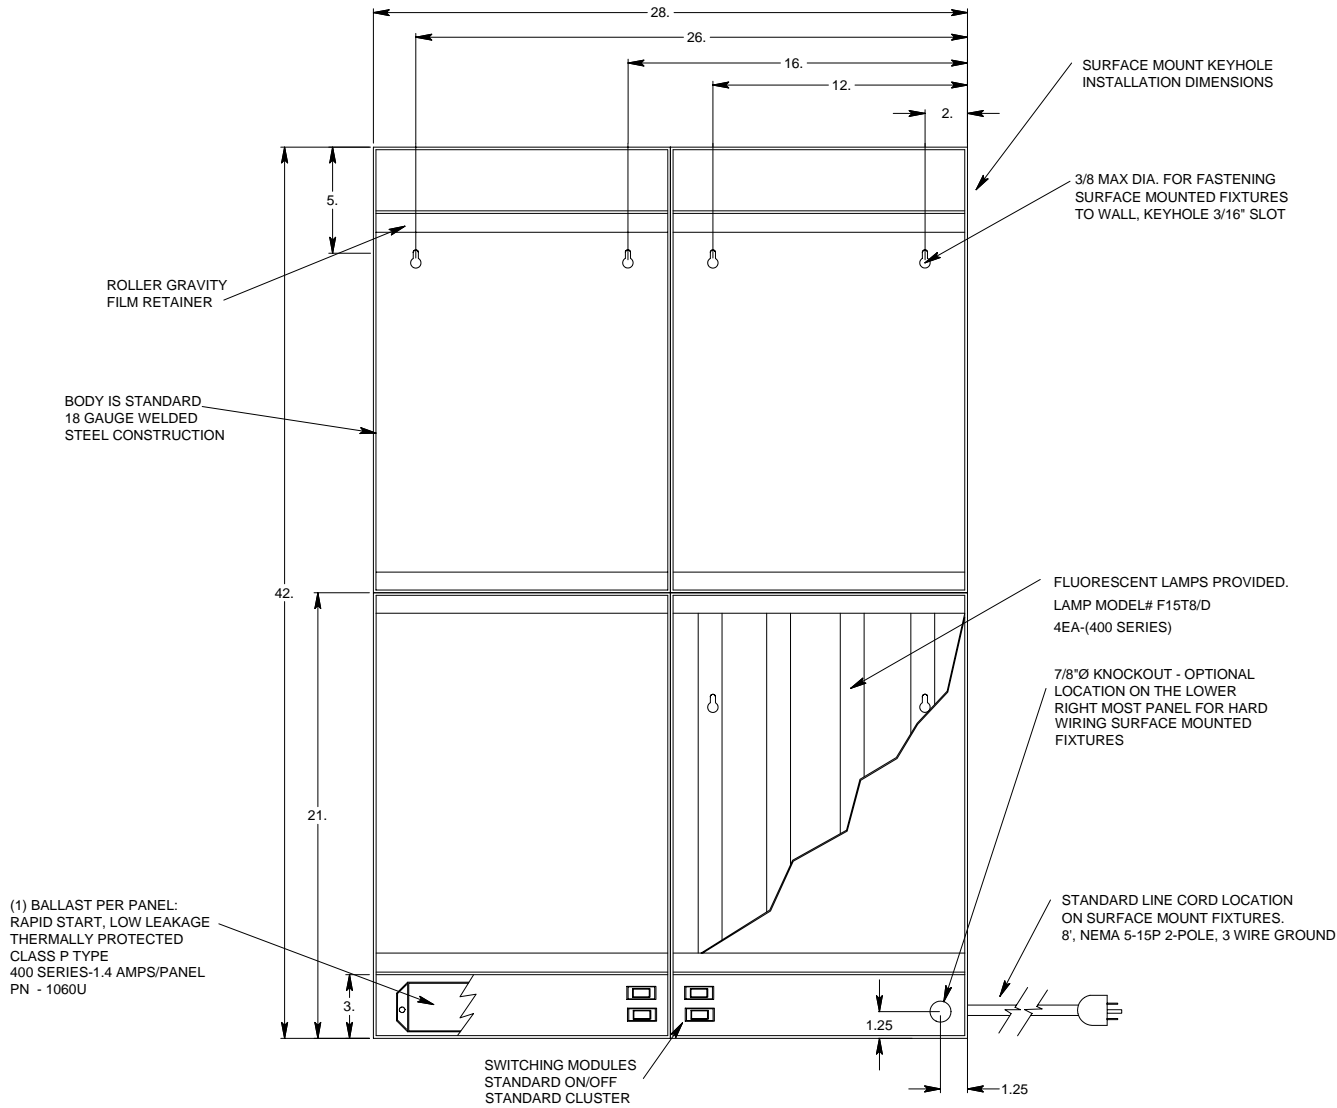

SERIES: TECHLINE

MODEL NUMBER: TS422

DESCRIPTION: TWO PANEL OVER TWO PANEL, 4 LAMP, SURFACE MOUNT CONFIGURATION

FRONT VIEW

RIGHT VIEW