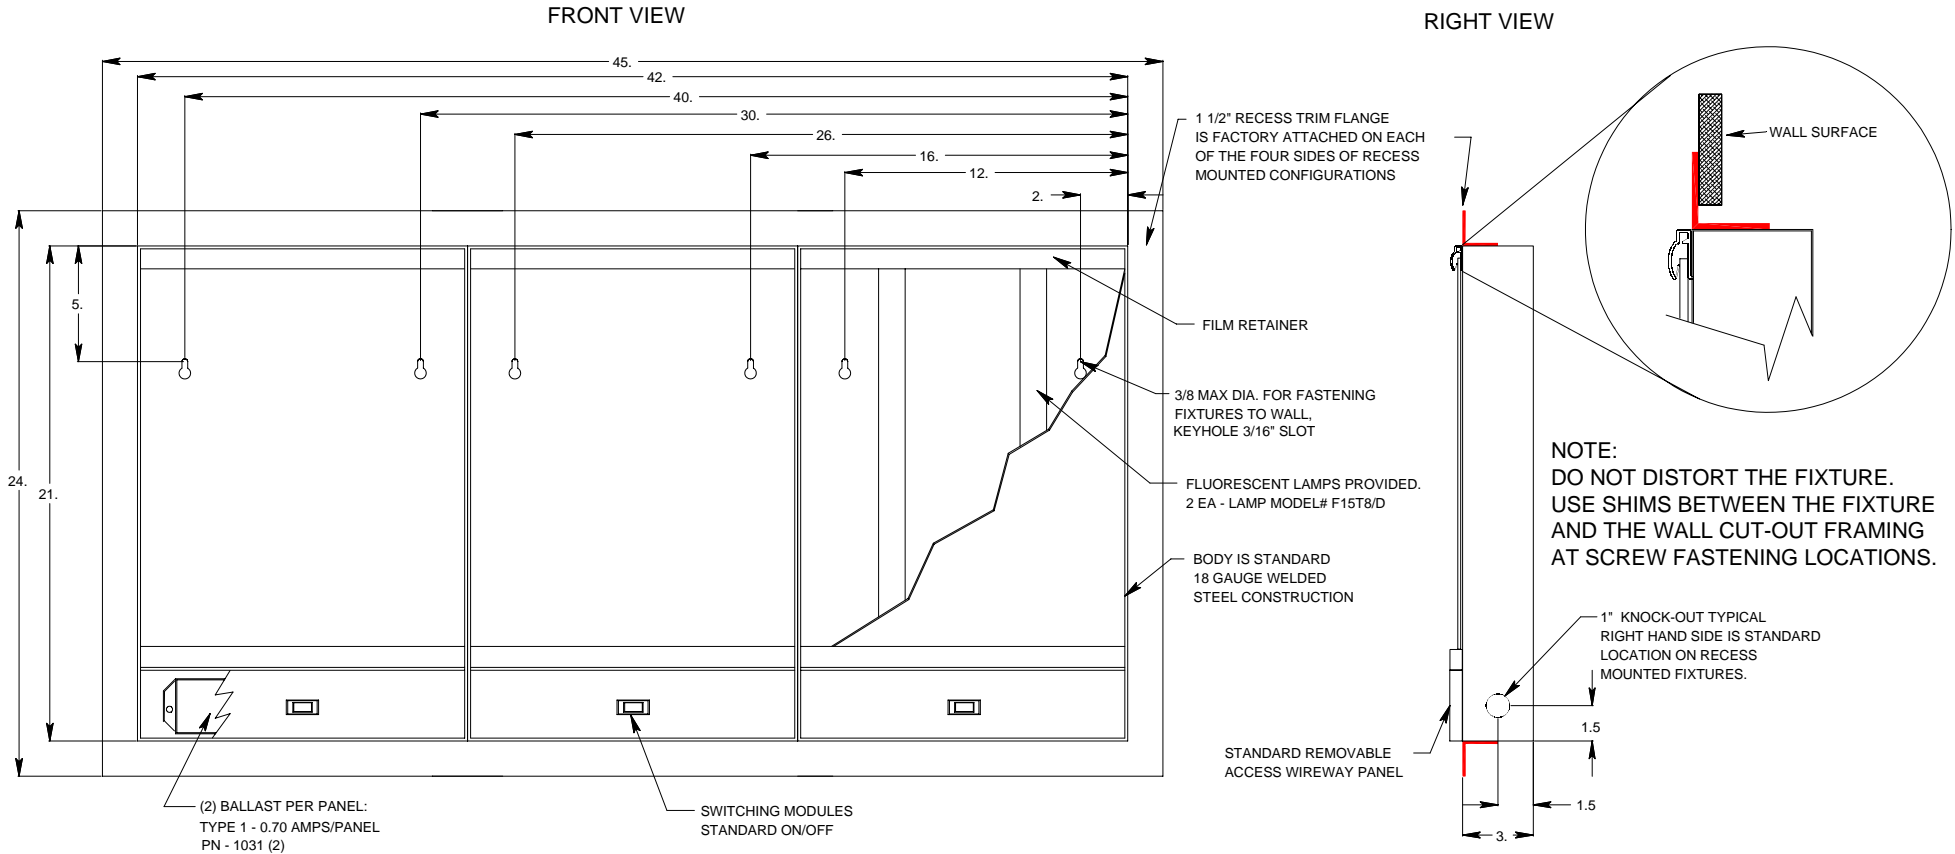

SERIES: MVP

MODEL NUMBER: VR203

DESCRIPTION: THREE PANEL, 2 LAMP, RECESS MOUNT CONFIGURATION

ROUGH IN CUT OUT DIMENSION: 42 3/4" X 21 3/4"

MAXANT TECHNOLOGIES, INC.  
7540 CALDWELL AVE.  
NILES, IL. 60714  
(800) 307-4190