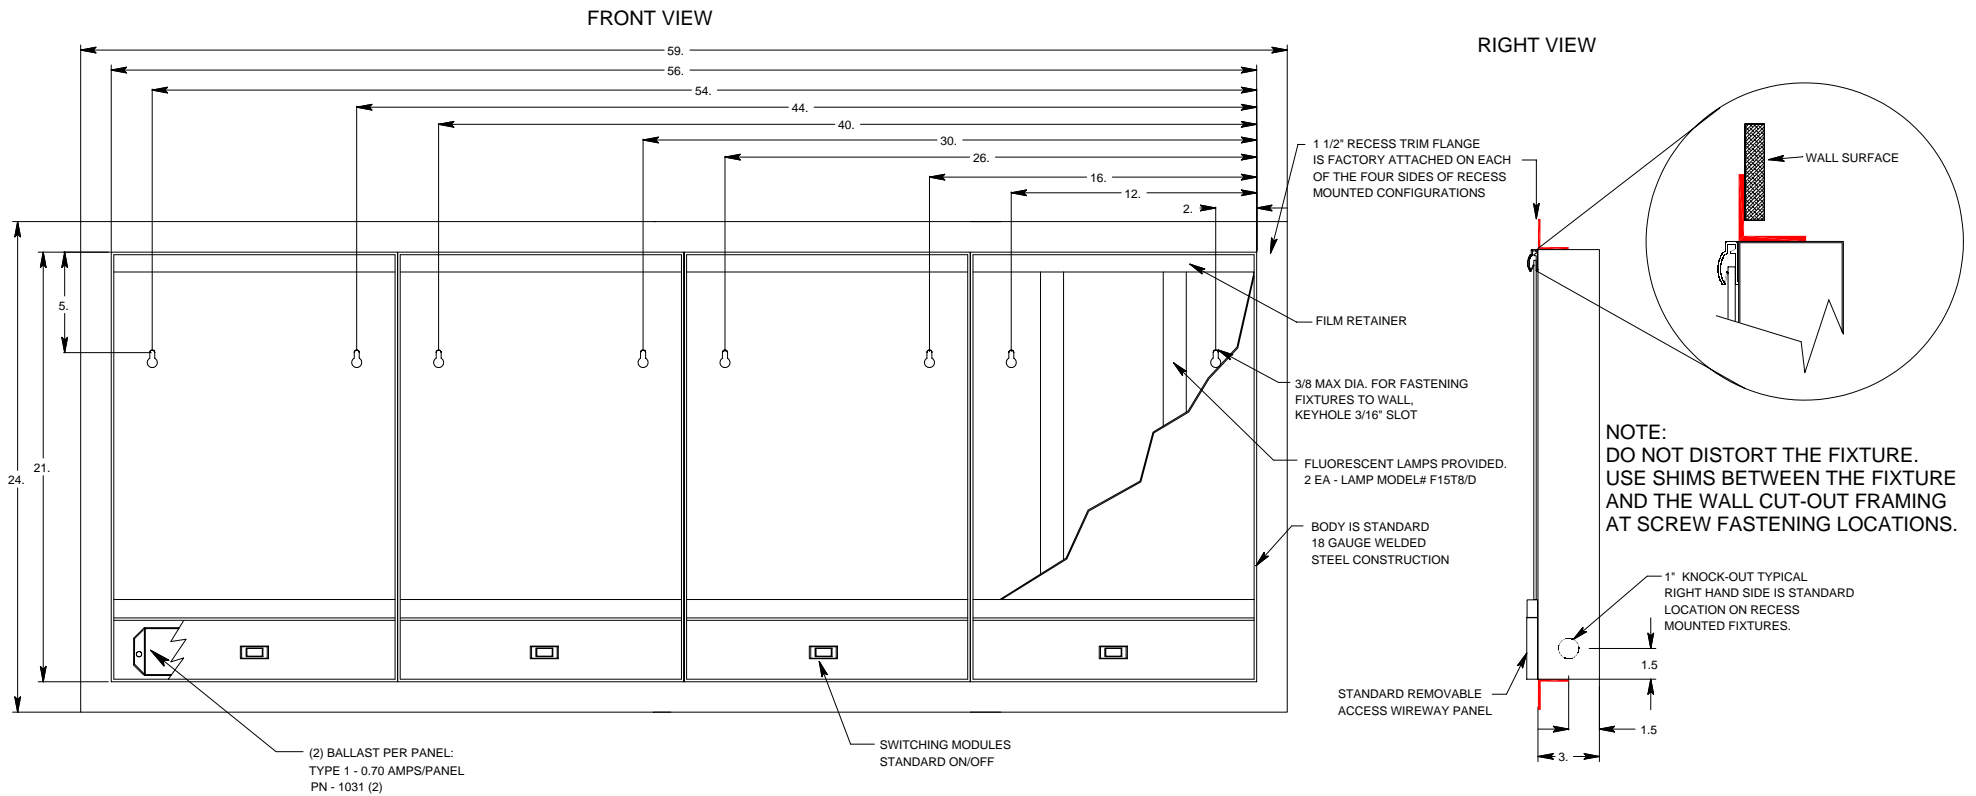

SERIES: MVP

MODEL NUMBER: VR204

DESCRIPTION: FOUR PANEL, 2 LAMP, RECESS MOUNT CONFIGURATION

ROUGH IN CUT OUT DIMENSION: 56 3/4" X 21 3/4"