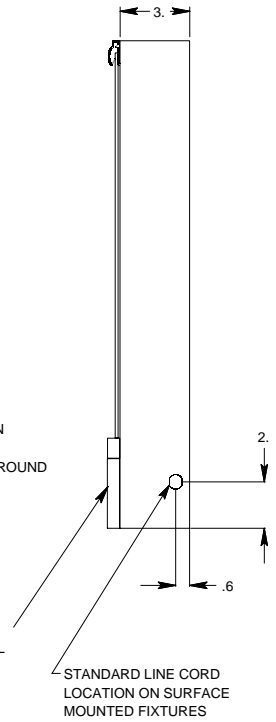

SERIES: MVP

MODEL NUMBER: VS204

DESCRIPTION: FOUR PANEL, 2 LAMP, SURFACE MOUNT CONFIGURATION

FRONT VIEW

RIGHT VIEW

(2) BALLAST PER PANEL:
TYPE 1 - 0.70 AMPS/PANEL
PN - 1031 (2)

BODY IS STANDARD
18 GAUGE WELDED
STEEL CONSTRUCTION