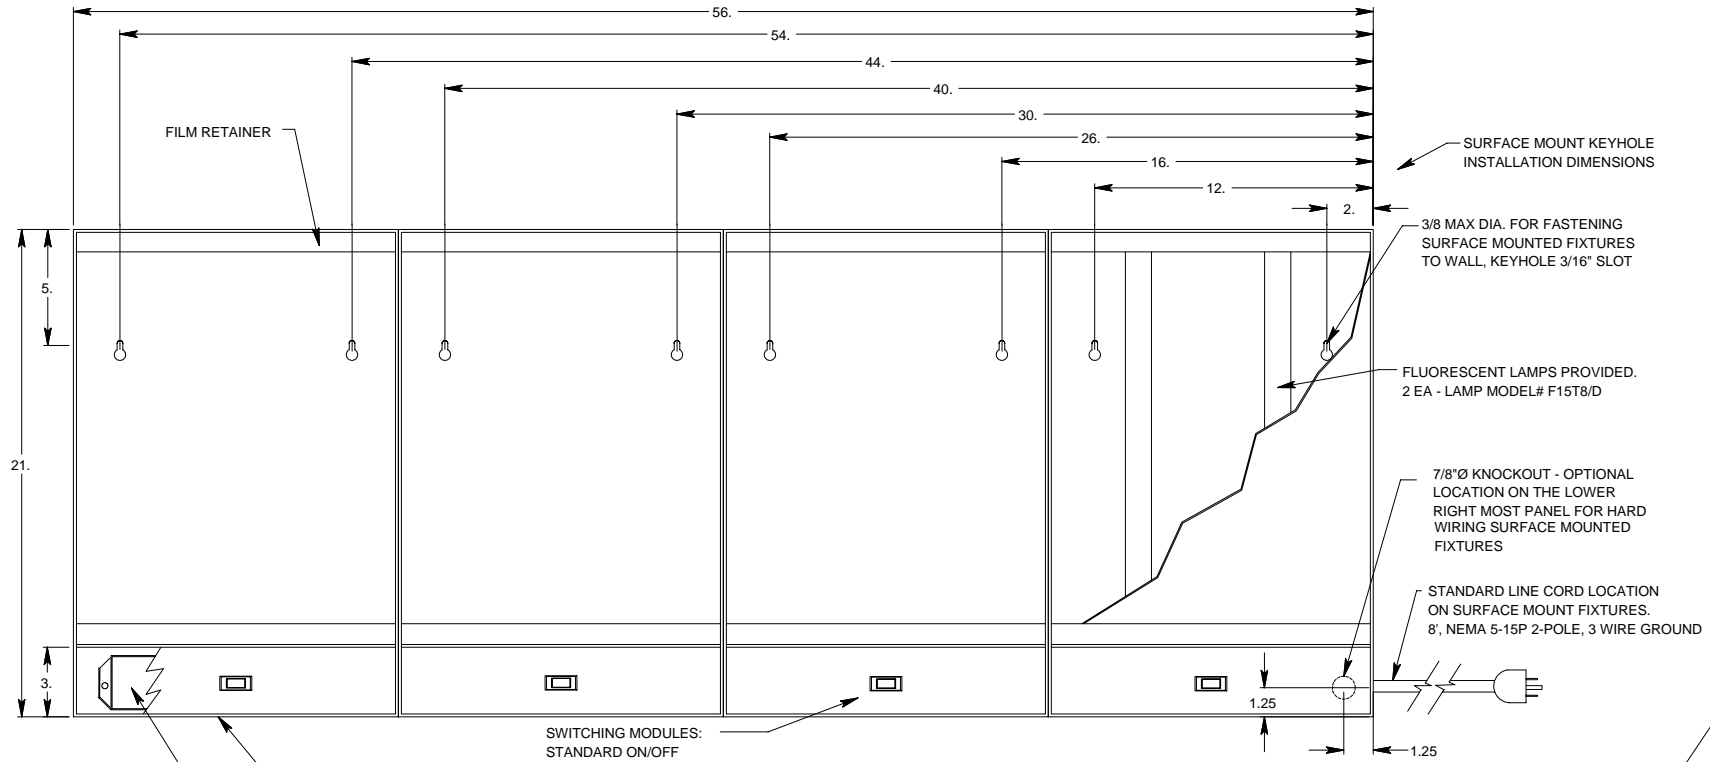

SERIES: MVP

MODEL NUMBER: VS204

DESCRIPTION: FOUR PANEL, 2 LAMP, SURFACE MOUNT CONFIGURATION

FRONT VIEW

RIGHT VIEW

(2) BALLAST PER PANEL:
TYPE 1 - 0.70 AMPS/PANEL
PN - 1031 (2)

BODY IS STANDARD
18 GAUGE WELDED
STEEL CONSTRUCTION